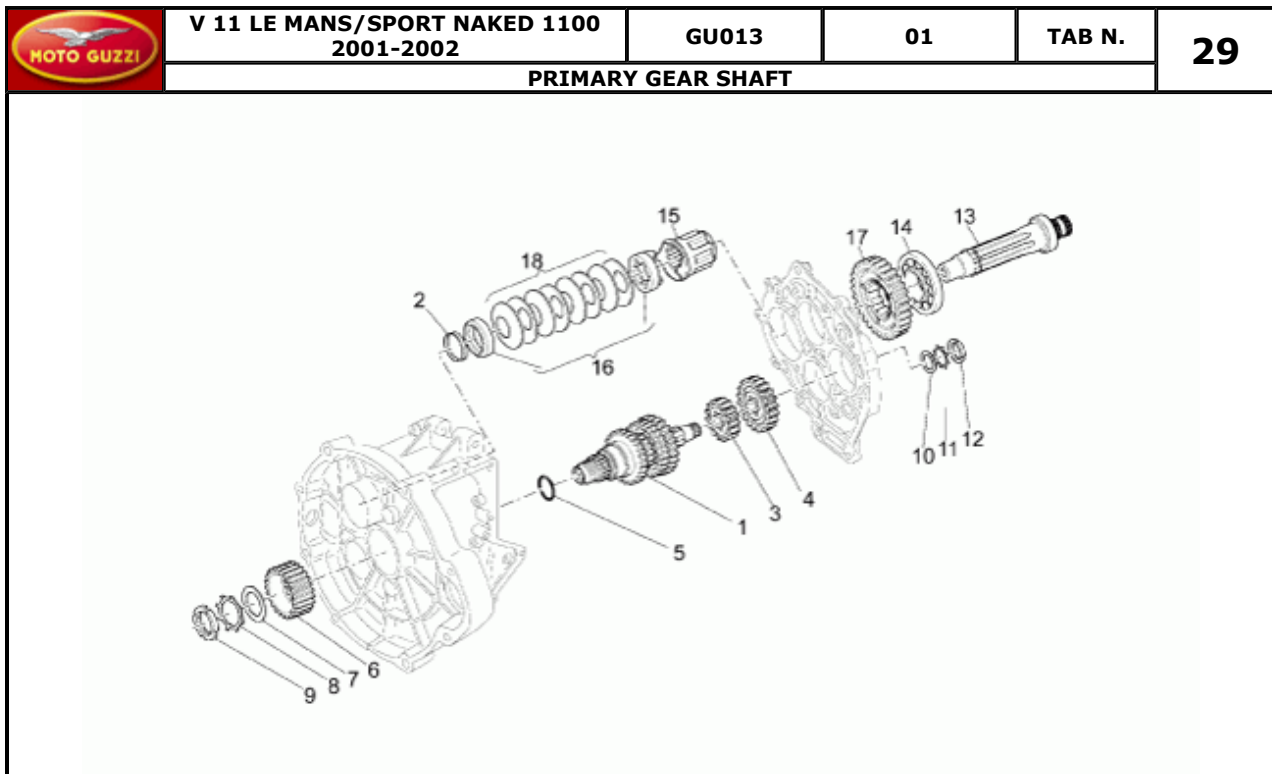

Pos.	Description	Year	I_M_	Country	Version	Code	Q.ty	P.Cod.
1	Primary gear shaft assy.	-	-	-	-	GU04210500	1	
2	Half ring	-	-	-	-	GU12211700	2	
3	Gear 2a vel.Z=18	-	-	-	-	GU04211300	1	
4	Gear 3a vel.Z=22	-	-	-	-	GU04211400	1	
5	O-ring	-	-	-	-	GU90706233	1	
6	Clutch gear	-	-	-	LM-SN	GU04211600	1	
6	Clutch gear	-	-	-	LMT-S	GU01211640	1	
7	Washer	-	-	-	-	GU04212900	1	
8	Safety washer	-	-	-	-	GU95028025	1	
9	Ring nut	-	-	-	-	GU93601026	1	
10	Washer	-	-	-	-	GU95004221	1	
11	Safety washer	-	-	-	-	GU95028020	1	
12	Ring nut	-	-	-	-	GU93601020	1	
13	Drive shaft	-	-	-	-	GU04218700	1	
14	Ball bearing 35X62X9	-	-	-	-	GU92201035	1	
15	Hose	-	-	-	-	GU04218900	1	
16	Flexible coupling hose kit	-	-	-	-	GU04211201001	1	
17	Gear Z=32	-	-	-	-	GU01215630	1	
18	Belleville spring	-	-	-	-	GU04211500	8