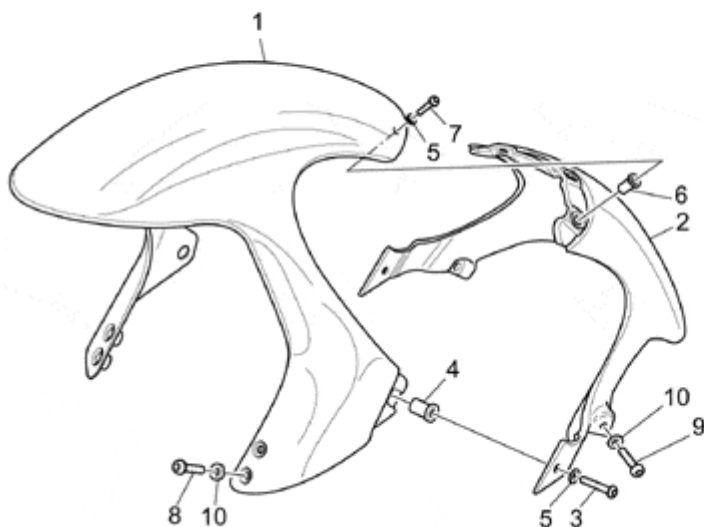

V 11 LE MANS/SPORT NAKED 1100 2001-2002	GU013	01	TAB N.	17
	FRONT MUDGUARD				

Pos.	Description	Year	I_M	Country	Version	Code	Q.ty	P.Cod.
1	Front mudguard, grey	-	-	-	LM-SN	c/g	GU01434361	1
	Front mudguard, grey	-	-	-	LM	r/g	GU01434362	1
	Front mudguard, grey	-	-	-	LMT	-	GU01434386	1
	Front mudgard front side blank	-	-	-	LM-LMT-SN	gr	GU01434330	1
2	Int. mudguard, grey	-	-	-	LMT	-	GU01434486	1
	Int. mudguard, blank	-	-	-	LM-LMT-SN	gr	GU01434430	1
	Int. mudguard, grey	-	-	-	LM-SN	c/g	GU01434461	1
	Int. mudguard, grey	-	-	-	LM	r/g	GU01434462	1
3	Screw M5x14	-	-	-	-	-	GU98370515	2
4	Antivibration bush	-	-	-	-	-	GU93231605	2
5	Nylon washer 5,5X12X1	-	-	-	-	-	GU30577800	5
6	Antivibration bush M4x7,9x12,7	-	-	-	-	-	GU93231604	3
7	Hex socket screw M4x12	-	-	-	-	-	GU98370412	3
8	Screw	-	-	-	-	-	GU98230612	4
9	Hex socket screw M6x18	-	-	-	-	-	GU98370619	2
10	Washer	-	-	-	-	-	GU29577860	6
11	Front mudguard, carb.	-	-	-	S	-	GU01434385	1
	Front mudguard, carb.	-	-	-	LM-LMT-OP-SN	-	GU01434340	1