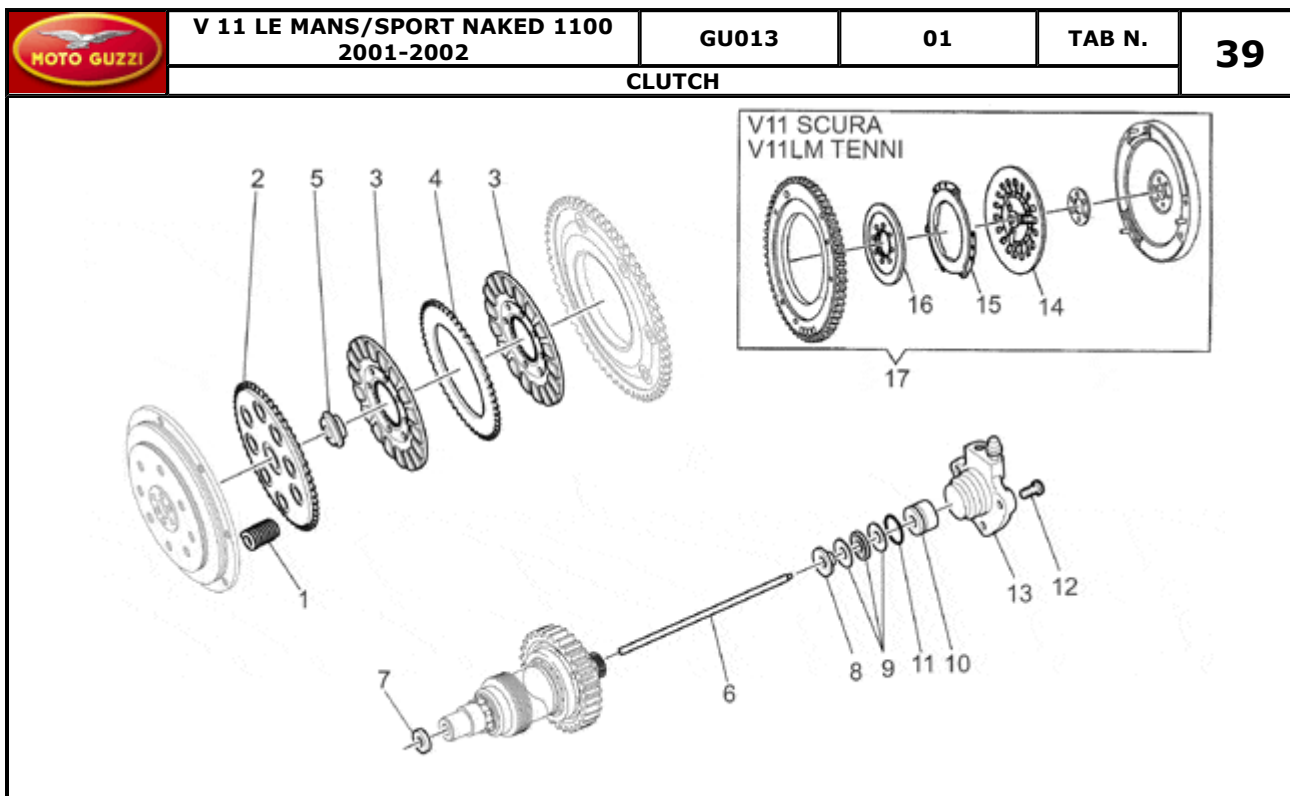

Pos.	Description	Year	I_M_	Country	Version	Code	Q.ty	P.Cod.
1	Clutch spring	-	-	-	-	GU04084100	10	
2	Disc	-	-	-	-	GU30082900	1	
3	Clutch plate complete	-	-	-	-	GU03084400	2	
4	Intermediate plate	-	-	-	-	GU12082300	1	
5	Cup	-	-	-	-	GU04082800	1	
6	Rod	-	-	-	-	GU01085730	1	
7	Gasket ring 8X16X7	-	-	-	-	GU90400816	1	
8	Disc	-	-	-	-	GU04086000	1	
9	Thrust bearing	-	-	-	-	GU12087001	1	
10	Clutch control cylinder	-	-	-	-	GU04086100	1	
11	O-ring 17,13x2,62	-	-	-	-	GU90706170	1	
12	Screw TSPEI M6X18	-	-	-	-	GU98257618	3	
13	Clutch command cylinder	-	-	-	-	GU01086330	1	
14	Belleville spring	-	-	-	LMT-S	GU01084040	1	
15	Disc	-	-	-	LMT-S	GU01081940	1	
16	Clutch disc	-	-	-	LMT-S	GU01084440	1	
17	Clutch cpl.	-	-	-	LMT-S	GU01080140	1