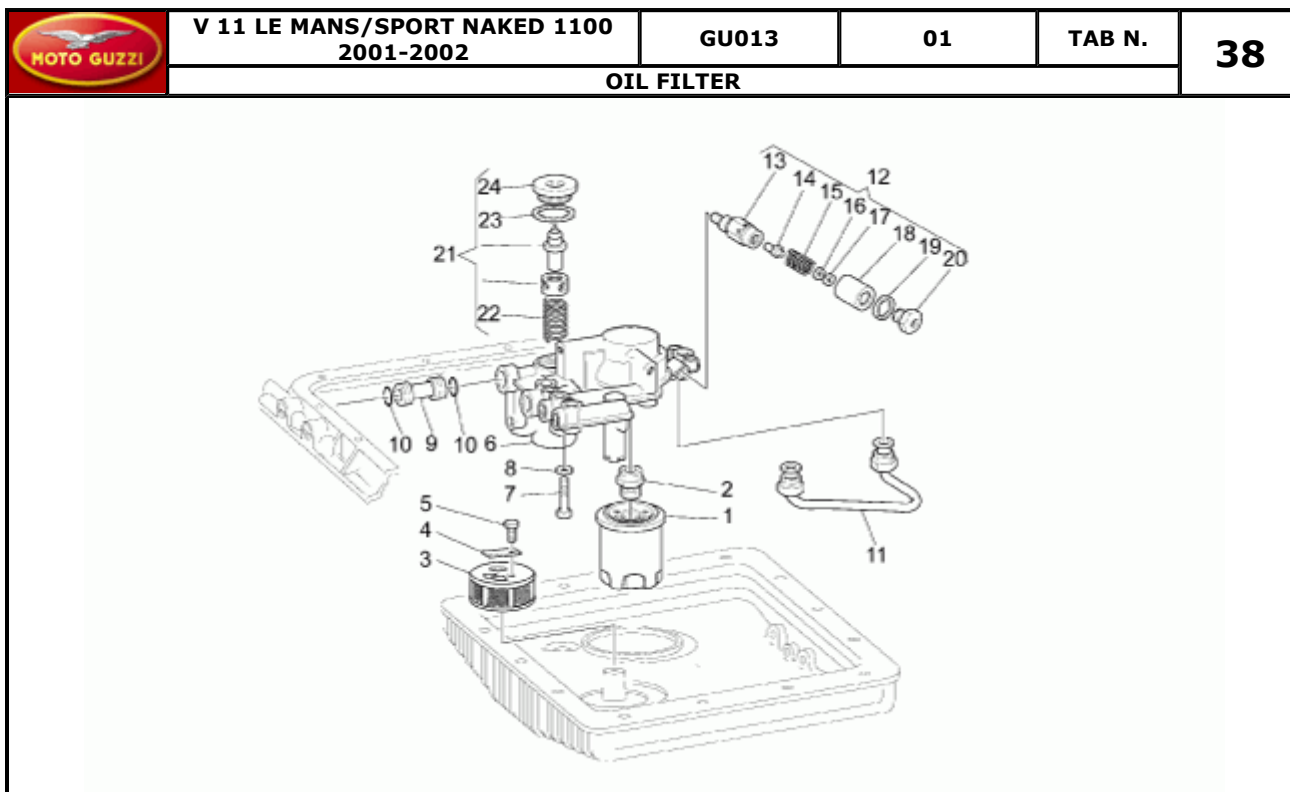

Pos.	Description	Year	I_M	Country	Version	Code	Q.ty	P.Cod.
1	Oil filter	-	-	-	-	GU30153000	2	
2	Union	-	-	-	-	GU30003800	1	
3	Oil filter	-	-	-	-	GU01152200	1	
4	Plate	-	-	-	-	GU95187006	1	
5	Hex screw M6X16	-	-	-	-	GU98054316	1	
6	Support	-	-	-	-	GU01003800	1	
7	Hex socket screw M6x35	-	-	-	-	GU98680335	4	
8	Washer 6,15x11x0,8	-	-	-	-	GU95008206	4	
9	Hose union	-	-	-	-	GU01005500	2	
10	O-ring 13,95x2,92	-	-	-	-	GU90706140	4	
11	Pipe	-	-	-	-	GU01005701	1	
12	Oil valve cpl.	-	-	-	-	GU30158201	1	
13	Valve body	-	-	-	-	GU30158701	1	
14	Piston	-	-	-	-	GU30150900	1	
15	Spring	-	-	-	-	GU94321079	1	
16	Washer 6,15x11x0,8	-	-	-	-	GU95004206	1	
17	Washer	-	-	-	-	GU30158900	1	
18	Cup	-	-	-	-	GU30158800	1	
19	Washer 18,25x24x1	-	-	-	-	GU18144350	1	
20	Plug	-	-	-	-	GU30159000	1	
21	Thermostatic valve compl.	-	-	-	-	GU01163500	1	
22	Spring	-	-	-	-	GU20164010	1	
23	Copper gasket	-	-	-	-	GU01163700	1	
24	Plug	-	-	-	-	GU01163600	1