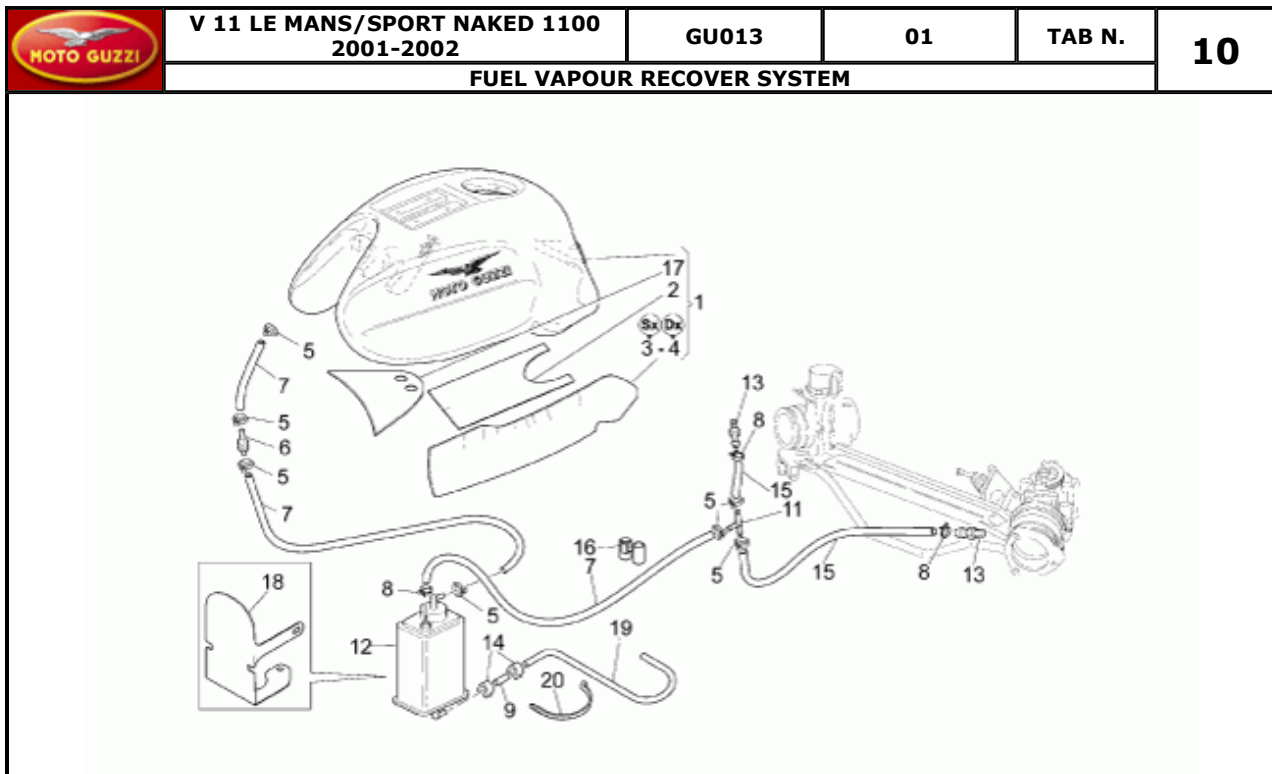

Pos.	Description	Year	I_M_	Country	Version	Code	Q.ty	P.Cod.
1	Fuel tank, grey	-	-	CDN-SGP-USA	SN	c.g	GU01100266	1
	Fuel tank red	-	-	CDN-SGP-USA	SN	v.r	GU01100267	1
	Fuel tank, black	-	-	CDN-SGP-USA	S	-	GU89000418	1
	Fuel tank, grey	-	-	CDN-SGP-USA	LM	r/g	GU89000392	1
	Fuel tank champagne	-	-	CDN-SGP-USA	LM	c/g	GU89000393	1
	Tank	-	-	CDN-SGP-USA	LMT	-	GU89000417	1
	Fuel tank, green	-	-	CDN-SGP-USA	SN	g	GU01100265	1
2	Fuel tank central insulation	-	-	CDN-SGP-USA	-	-	GU01103730	1
3	LH heat protection	-	-	CDN-SGP-USA	-	-	GU01103831	1
4	RH heat protection	-	-	CDN-SGP-USA	-	-	GU01103832	1
5	Hose clamp	-	-	CDN-SGP-USA	-	-	GU29108550	7
6	Oil breather valve	-	-	CDN-SGP-USA	-	-	GU29104985	1
7	Pipe SAEJ30R76X121/4"	-	-	CDN-SGP-USA	-	-	GU00823956060	1
8	Hose clamp D9	-	-	CDN-SGP-USA	-	-	GU61108500	3
9	Rubber pipe 12,5X7,8 5/16"	-	-	CDN-SGP-USA	-	-	GU00823956080	1
11	3-way union	-	-	CDN-SGP-USA	-	-	GU29106660	1
12	Carbon filter	-	-	CDN-SGP-USA	-	-	GU01116031	1
13	Union	-	-	CDN-SGP-USA	-	-	GU30115220	2
14	Hose clamp	-	-	CDN-SGP-USA	-	-	GU28157950	2
15	Pipe SAE30 R73/16"	-	-	CDN-SGP-USA	-	-	GU00823956050	1
16	Support	-	-	CDN-SGP-USA	-	-	GU01424632	1
17	Fuel tank front insulation	-	-	CDN-SGP-USA	-	-	GU01103731	1
18	Clamp	-	-	CDN-SGP-USA	-	-	GU01439230	1
19	Intake pipe	-	-	CDN-SGP-USA	-	-	GU01119230	1
20	Hose clamp	-	-	CDN-SGP-USA	-	-	GU93304300	1