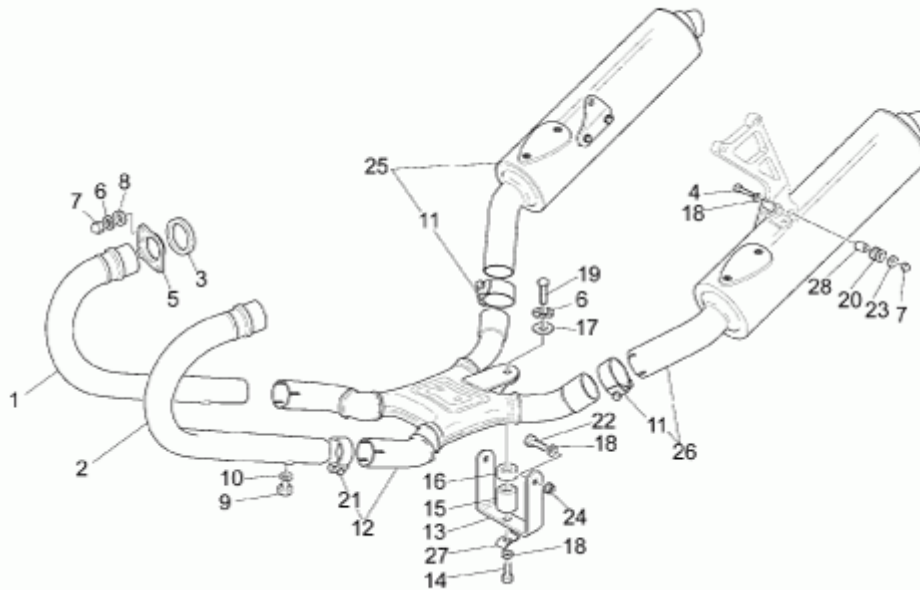

V 11 LE MANS/SPORT NAKED 1100 2001-2002	GU013	01	TAB N.	42
	EXHAUST UNIT				

Pos.	Description	Year	I_M	Country	Version	Code	Q.ty	P.Cod.
1	RH exhaust pipe	-	-	-	-	GU01120932	1	
2	LH exhaust pipe	-	-	-	-	GU01120933	1	
3	Gasket	-	-	-	-	GU90718370	2	
4	Screw	-	-	-	-	GU98370835	2	
5	Flange	-	-	-	-	GU01121030	2	
6	Washer 8,4X13X0,8	-	-	-	-	GU14615901	5	
7	Cap nut M8x1,25	-	-	-	-	GU92787008	4	
8	Washer	-	-	-	-	GU95005311	4	
9	Plug	-	-	-	-	GU98110007	2	
10	Gasket	-	-	-	-	GU30109330	2	
11	Hose clamp	-	-	-	-	GU01126930	2	
12	Expansion chamber	-	-	-	-	GU01123930	1	
13	U-bolt	-	-	-	-	GU01123830	1	
14	Screw	-	-	-	-	GU98084412	1	
15	Silent-block	-	-	-	-	GU93233030	1	
16	Under spacer	-	-	-	-	GU30126700	1	
17	Upper spacer	-	-	-	-	GU30126701	1	
18	Washer	-	-	-	-	GU95100239	3	
19	Screw	-	-	-	-	GU98084430	1	
20	Rubber spacer	-	-	-	-	GU14103400	2	
21	Hose clamp	-	-	-	-	GU01123430	2	
22	Screw w/ flange M8X22	-	-	-	-	GU98084422	2	
23	Washer 8,5x24x2	-	-	-	-	GU95005312	2	
24	Nut	-	-	-	-	GU92650108	2	
25	RH silencer	-	-	-	LM-SN	GU01123060	1	
	Carb. RH silencer	-	-	-	LMT-S	GU01123042	1	
26	LH silencer	-	-	-	LM-SN	GU01122960	1	
	Carb. LH silencer	-	-	-	LMT-S	GU01122942	1	
27	Plate	-	-	-	-	GU95187008	2	
28	Spacer	-	-	-	-	GU91180819	2