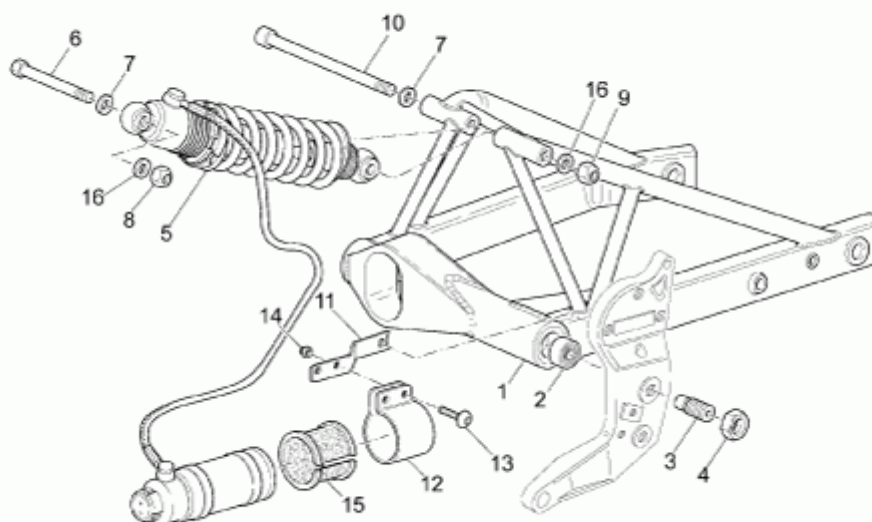

Cat. GU01301 V 11 Le Mans/Sport Naked 1100 2001-2002
c/g - Champagne/Cromo Grey

	V 11 LE MANS/SPORT NAKED 1100 2001-2002	GU013	01	TAB N.	01
	SWING ARM AND REAR SHOCK ABSORBER				

Pos.	Description	Year	I_M	Country	Version	Code	Q.ty	P.Cod.
1	Swingarm	-	-	-	-	GU01540230	1	
2	Ball bearing	-	-	-	-	GU92218418	2	
3	Pin	-	-	-	-	GU01547060	2	
4	Nut	-	-	-	-	GU01547860	2	
5	Shock absorber Sach-Boge	-	-	-	LM-LMT-SN	GU02550201	1	
	Shock absorber Ohlins	-	-	-	S	GU01550290	1	
6	Screw	-	-	-	-	GU98083670	1	
7	Washer 12,2X20X2	-	-	-	-	GU95008213	2	
8	Nut	-	-	-	-	GU92630513	1	
9	Self-locking nut	-	-	-	-	GU92630512	1	
10	Lower screw	-	-	-	-	GU98680616	1	
11	Support plate	-	-	-	LM-LMT-SN	GU01557960	1	
	Support plate	-	-	-	S	GU01557985	1	
12	Hose clamp	-	-	-	-	GU02107300	1	
13	Hex socket screw M6X16	-	-	-	-	GU98350316	2	
14	Nut M6x1	-	-	-	-	GU92630106	2	
15	Rubber spacer	-	-	-	-	GU29107460	1	
16	Washer 13x18x1,7	-	-	-	-	GU30217900	2	