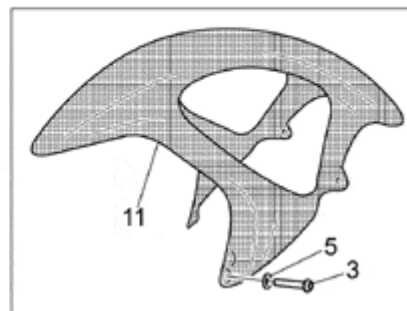

V 11 LE MANS/SPORT NAKED 1100 2001-2002	GU013	01	TAB N.	17
	FRONT MUDGUARD				

Pos.	Description	Year	I_M	Country	Version	Code	Q.ty	P.Cod.
1	Front mudguard, grey	-	-	-	LM-SN	c/g	GU01434361	1
	Front mudguard, grey	-	-	-	LM	r/g	GU01434362	1
	Front mudguard, grey	-	-	-	LMT	-	GU01434386	1
	Front mudgard front side blank	-	-	-	LM-LMT-SN	gr	GU01434330	1
2	Int. mudguard, grey	-	-	-	LMT	-	GU01434486	1
	Int. mudguard, blank	-	-	-	LM-LMT-SN	gr	GU01434430	1
	Int. mudguard, grey	-	-	-	LM-SN	c/g	GU01434461	1
	Int. mudguard, grey	-	-	-	LM	r/g	GU01434462	1
3	Screw M5x14	-	-	-	-	-	GU98370515	2
4	Antivibration bush	-	-	-	-	-	GU93231605	2
5	Nylon washer 5,5X12X1	-	-	-	-	-	GU30577800	5
6	Antivibration bush M4x7,9x12,7	-	-	-	-	-	GU93231604	3
7	Hex socket screw M4x12	-	-	-	-	-	GU98370412	3
8	Screw	-	-	-	-	-	GU98230612	4
9	Hex socket screw M6x18	-	-	-	-	-	GU98370619	2
10	Washer	-	-	-	-	-	GU29577860	6
11	Front mudguard, carb.	-	-	-	S	-	GU01434385	1
	Front mudguard, carb.	-	-	-	LM-LMT-OP-SN	-	GU01434340	1