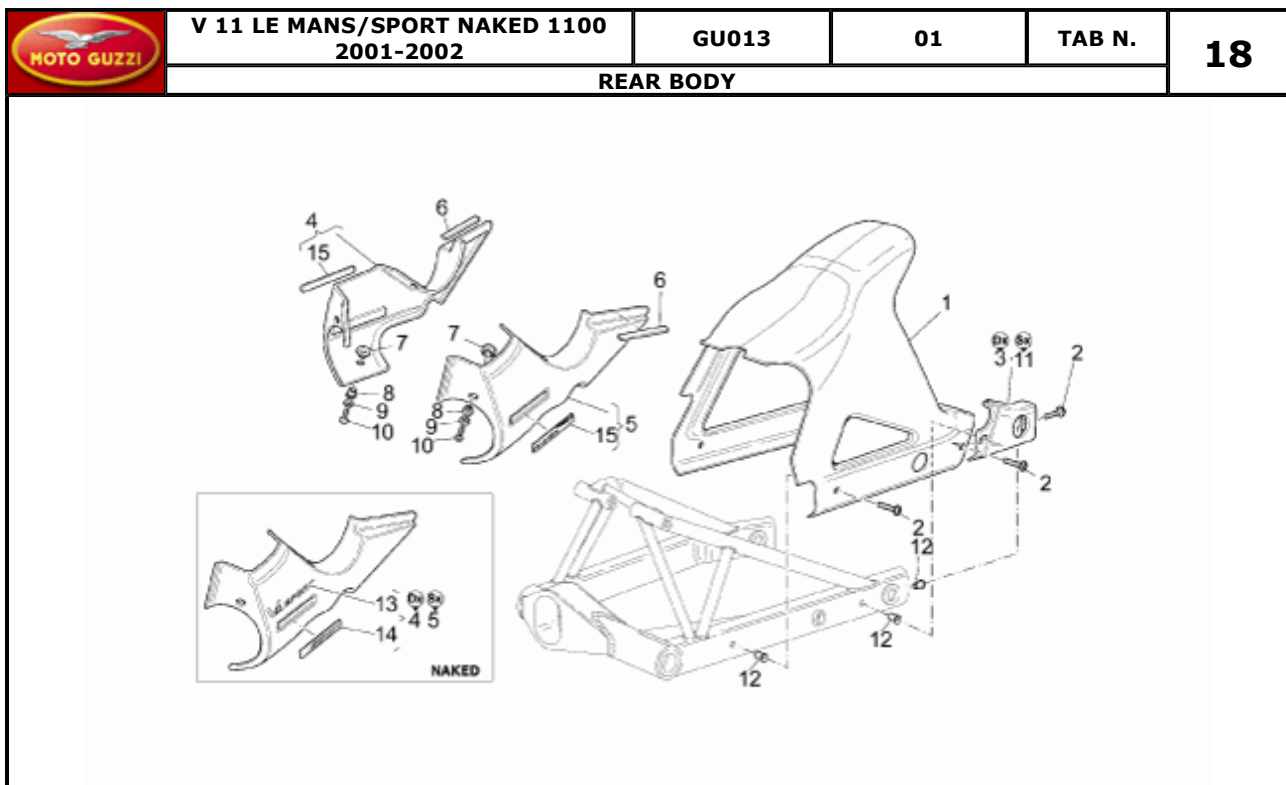

Pos.	Description	Year	I_M	Country	Version	Code	Q.ty	P.Cod.
1	Rear mudguard	-	-	-	-	GU01437030	1	
2	Screw w/ flange M5x20	-	-	-	-	GU98223520	6	
3	RH pin cover, black	-	-	-	S-SN	GU01546340	1	
	RH pin cover dark grey	-	-	-	LM	GU01546363	1	
	RH pin cover dark grey Guzzi	-	-	-	LMT	GU01546387	1	
4	Carb. RH side panel	-	-	-	S	GU01570241	1	
	RH side panel, grey	-	-	-	LMT	GU01570286	1	
	RH side panel, grey	-	-	-	LM	c/g	GU01570263	1
	RH side panel, grey	-	-	-	SN	-	GU01570261	1
	Carb. RH side panel	-	-	-	OP-SN	-	GU01570241	1
	RH body panel blank	-	-	-	LM-LMT-SN	gr	GU01570230	1
	RH side panel, grey	-	-	-	LM	r/g	GU01570262	1
5	Carb. LH side panel	-	-	-	S	GU01570441	1	
	LH side panel, grey	-	-	-	SN	-	GU01570461	1
	LH side panel, grey	-	-	-	LMT	-	GU01570287	1
	LH body panel blank	-	-	-	LM-LMT-SN	gr	GU01570430	1
	LH side panel, grey	-	-	-	LM	r/g	GU01570462	1
	LH side panel, grey	-	-	-	LM	c/g	GU01570463	1
	Carb. LH side panel	-	-	-	OP-SN	-	GU01570441	1
6	Vibration-damping rubber	-	-	-	-	GU01573960	1	
7	Rubber spacer	-	-	-	-	GU93180710	6	
8	Bush	-	-	-	-	GU01576131	6	
9	Nylon washer	-	-	-	-	GU01577830	6	
10	Screw M5x14	-	-	-	-	GU98370515	6	
11	Guzzi LH pin cover, grey	-	-	-	LMT	GU01546487	1	
	LH pin cover, black	-	-	-	S-SN	GU01546440	1	
	LH pin cover dark grey	-	-	-	LM	GU01546463	1	
12	Bush	-	-	-	-	GU03742030	6	
13	Decal "V11 Le Mans"	-	-	-	SN	GU01575940	2	
14	Chequered plate	-	-	-	SN	GU01576060	2	
15	Name plate "V11 Scura"	-	-	-	S	GU01575975	2	
	Name plate "V11 LeMans"	-	-	-	LM	GU01576062	2