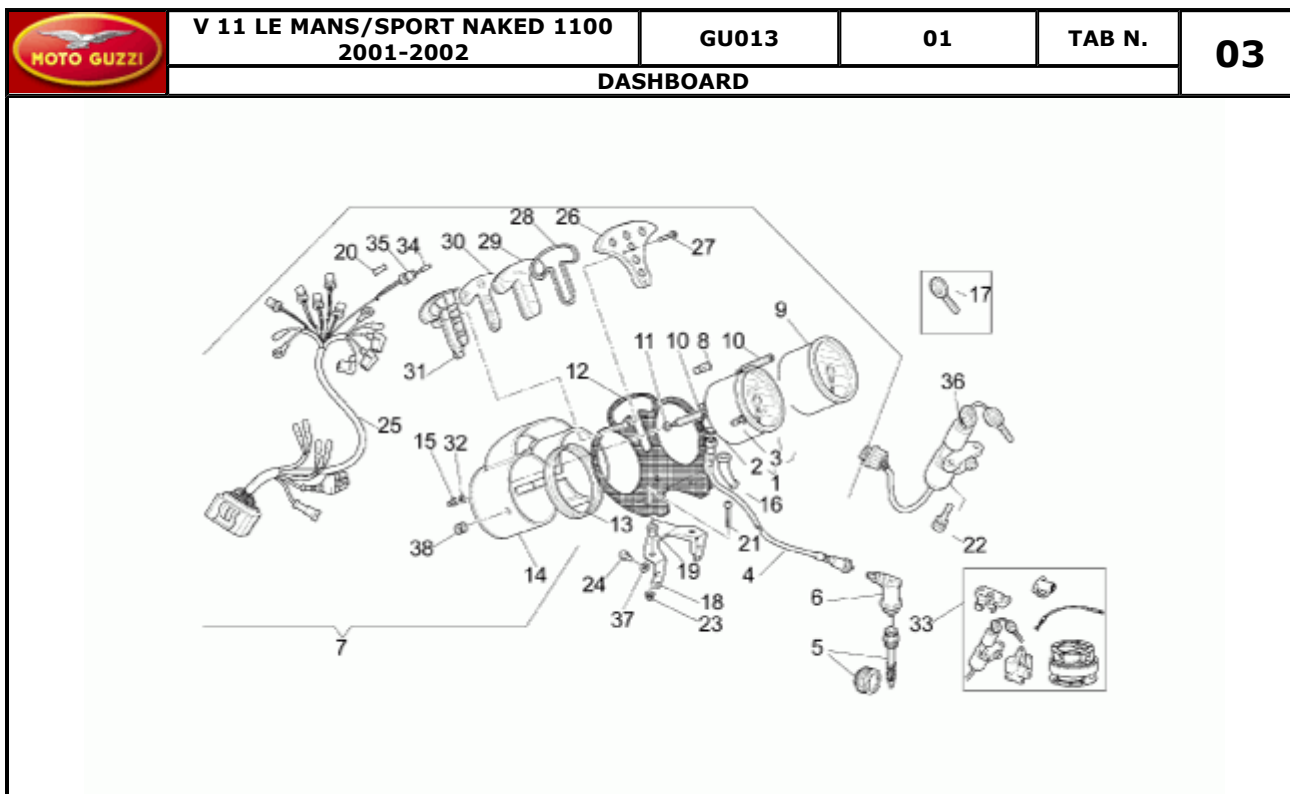

Pos.	Description	Year	I_M	Country	Version	Code	Q.ty	P.Cod.
1	Speedometer MPH Borletti	-	-	-	-	GU02762400	1	
	Speedometer KMH Borletti	-	-	-	-	GU02761500	1	
2	Gear 60°	-	-	-	-	GU23768310	1	
3	Reset button	-	-	-	-	GU02762800	1	
4	Odometer cable	-	-	-	-	GU01760430	1	
5	Odometer gear	-	-	-	-	GU04762500	1	
6	Odometer gear 60°	-	-	-	-	GU04768300	1	
7	Dashboard complete	-	-	-	-	GU01760061	1	
8	Lamp 12v-3w	-	-	-	-	GU93450120	2	
9	Electronic revolution counter	-	-	-	-	GU02767200	1	
10	Spacer	-	-	-	-	GU01763030	4	
11	Washer	-	-	-	-	GU95100055	2	
12	Support plate	-	-	-	-	GU01764055	1	
13	Support rubber part	-	-	-	-	GU02762301	2	
14	Odometer support	-	-	-	-	GU01762031	1	
15	Cap nut M5x0,8	-	-	-	-	GU92787205	4	
16	Sheath	-	-	-	-	GU17762200	2	
17	Non indented key blank	-	-	-	-	GU30735500	1	
18	Socket support black	-	-	-	-	GU01766065	1	
19	Silent-block	-	-	-	-	GU93222021	3	
20	Lamp holder end section	-	-	-	-	GU93400012	6	
21	Hex socket screw M6x10	-	-	-	-	GU98370609	2	
22	Special screw M8x15	-	-	-	-	GU97260415	2	
23	Nut	-	-	-	-	GU92650136	3	
24	Hex socket screw M6x16	-	-	-	-	GU98682316	4	
25	Dashboard cable	-	-	-	-	GU01747230	1	
26	Lamp-holding cover black	-	-	-	-	GU01766240	1	
27	Screw	-	-	-	-	GU98872115	3	
28	Gasket	-	-	-	-	GU02768200	1	
29	Protection	-	-	-	-	GU02768400	1	
30	Panel with lenses	-	-	-	-	GU02781101	1	
31	Indicator light box	-	-	-	-	GU02766300	1	
32	Nylon washer 5,5X12X1	-	-	-	-	GU30577800	4