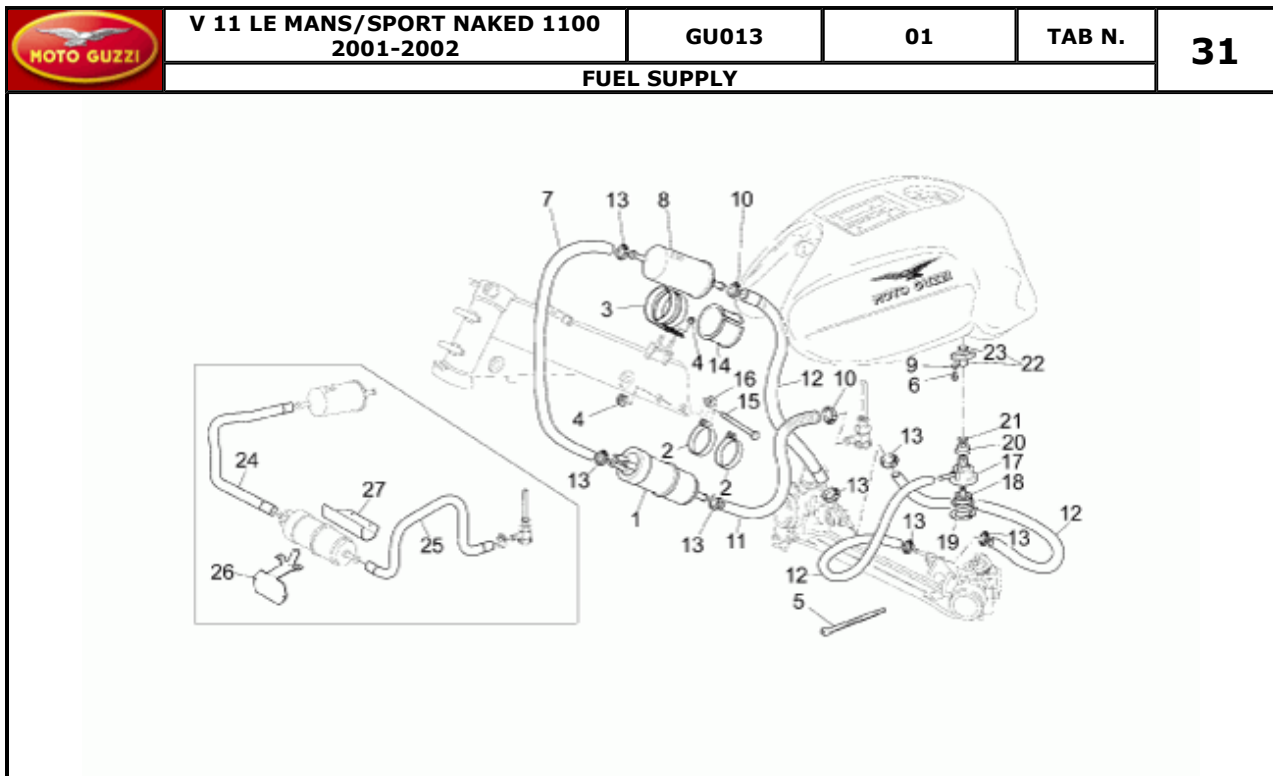

Pos.	Description	Year	I_M_	Country	Version	Code	Q.ty	P.Cod.
1	Fuel pump	-	-	-	-	GU01107231	1	
2	Hose clamp	-	-	-	-	GU01107330	2	
3	Hose clamp	-	-	-	-	GU01113830	2	
4	Flanged nut	-	-	-	-	GU92650106	4	
5	Hose clamp 8,8x185	-	-	-	-	GU30609600	1	
6	Hex socket screw M5x10	-	-	-	-	GU98230510	2	
7	Pipe from p"ump to filter	-	-	-	-	GU01106130	1	
8	Fuel filter	-	-	-	-	GU30106000	1	
9	Washer 5,9X3X0,8	-	-	-	-	GU29217960	2	
10	Hose clamp	-	-	-	-	GU93306013	2	
11	Pipe 230mm	-	-	-	-	GU01106530	1	
12	Pipe SAEJ30R9	-	-	-	-	GU00823952080	1	
13	Hose clamp	-	-	-	-	GU93306017	7	
14	Rubber protection	-	-	-	-	GU29105860	1	
15	Screw	-	-	-	-	GU98082370	2	
16	Washer 6,4x12x1,2	-	-	-	-	GU95100141	2	
17	Voltage regulator support	-	-	-	-	GU01112900	1	
18	Fuel pressure regulator	-	-	-	-	GU01112800	1	
19	Circlip	-	-	-	-	GU90272037	1	
20	Ring nut	-	-	-	-	GU30105200	1	
21	Gasket	-	-	-	-	GU90714104	1	
22	Flange	-	-	-	-	GU01101830	1	
23	O-ring	-	-	-	-	GU90706116	1	
24	Pipe from p"ump to filter	-	-	-	T2	GU01106161	1	
25	Pipe	-	-	-	T2	GU01106561	1	
26	Support	-	-	-	T2	GU01704061	1	
27	Pump protection plate	-	-	-	T2	GU01109661	1