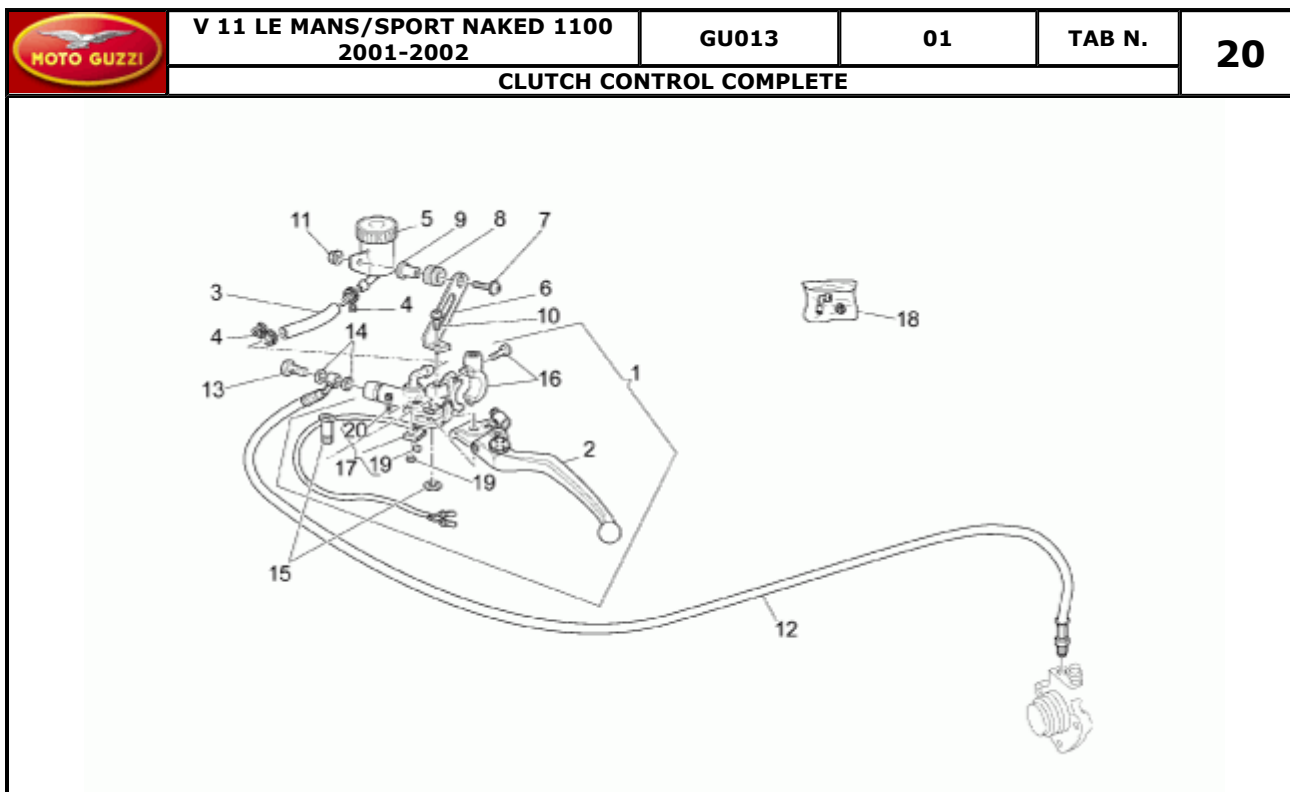

Pos.	Description	Year	I_M	Country	Version	Code	Q.ty	P.Cod.
1	Clutch pump	-	-	-	S	GU01605540	1	
	Clut.drive pump assy black	-	-	-	LM-LMT-SN	GU01605560	1	
2	Clutch control lever black	-	-	-	LM-LMT-SN	GU01605760	1	
	Clutch lever	-	-	-	S	GU01605740	1	
3	Pipe	-	-	-	-	GU30666200	1	
4	Hose clamp D9	-	-	-	-	GU61108500	2	
5	Oil tank	-	-	-	-	GU01663530	2	
6	Clamp	-	-	-	-	GU01609030	1	
7	Hex socket screw M6x12	-	-	-	-	GU98350312	1	
8	Rubber spacer	-	-	-	-	GU91551083	1	
9	Spacer	-	-	-	-	GU91120610	1	
10	Screw w/ flange M6x20	-	-	-	-	GU98223620	1	
11	Nut	-	-	-	-	GU92650136	1	
12	Clutch control pipe dark grey	-	-	-	-	GU01606531	1	
13	Oil pipe screw *	-	-	-	-	GU95990028	1	
14	Gasket	-	-	-	-	GU25656100	2	
15	Pin	-	-	-	-	GU27604815	1	
16	U-bolt	-	-	-	-	GU01530582	1	
17	Complete microswitch	-	-	-	-	GU01530581	1	
18	Pump connection overhaul unit	-	-	-	-	GU19659500	1	
19	Nut	-	-	-	-	GU92601002	2	
20	Screw	-	-	-	-	GU98200214	2