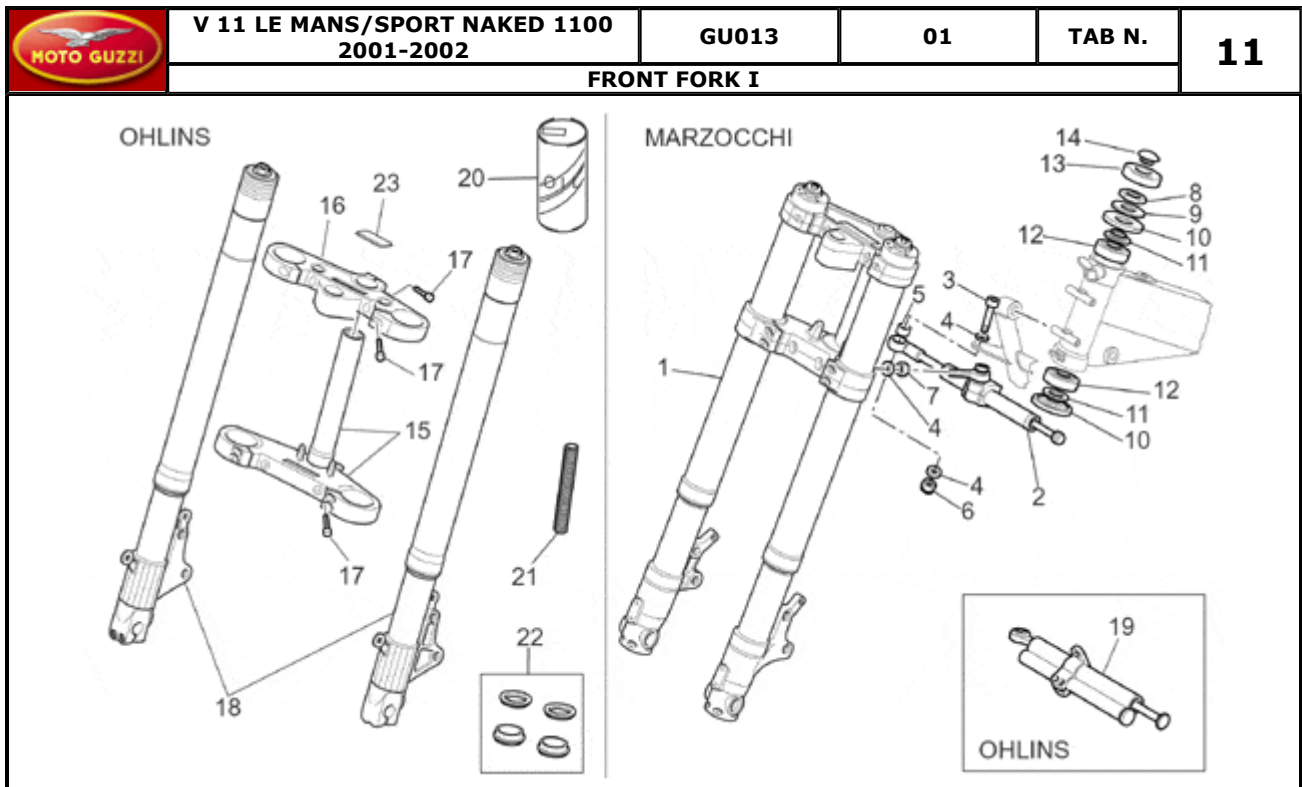

Pos.	Description	Year	I_M	Country	Version	Code	Q.ty	P.Cod.
1	Front fork	-	-	-	LMT	GU01490285	1	
	Front fork	-	-	-	LM-SN	GU01490260	1	
2	Steering shock absorber	-	-	-	LM-LMT-SN	GU01530230	1	
3	Screw	-	-	-	-	GU98370840	1	
4	Washer 8,4x14,57x1,6	-	-	-	-	GU95005308	3	
5	Spacer	-	-	-	-	GU91180812	1	
6	Nut	-	-	-	-	GU92630108	1	
7	Nut	-	-	-	-	GU92606408	1	
8	Nut	-	-	-	-	GU92700241	1	
9	Washer	-	-	-	-	GU30516500	1	
10	Dust cover	-	-	-	-	GU14517000	2	
11	Clearance washer	-	-	-	-	GU14516700	2	
12	Tap.roller bearing	-	-	-	-	GU92249225	2	
13	Head fixing nut	-	-	-	-	GU30513401	1	
14	Plug	-	-	-	-	GU23943410	1	
15	Stem base	-	-	-	S	GU01494060	1	
16	Fork upper plate	-	-	-	S	GU01493160	1	
17	Hex socket screw M8x30	-	-	-	S	GU98682430	7	
18	Coupled sleeve "Ohlins"	-	-	-	S	GU01490290	1	
19	Steering shock absorber "Holi"	-	-	-	S	GU01530290	1	
20	Front fork oil 1 lt.	-	-	-	S	AP8116071	1	
21	Spring	-	-	-	S	GU01526683	2	
22	Front fork revision kit	-	-	-	S	AP8123975	1	
23	Name plate "Serie limitata"	-	-	-	S	GU01517775	1