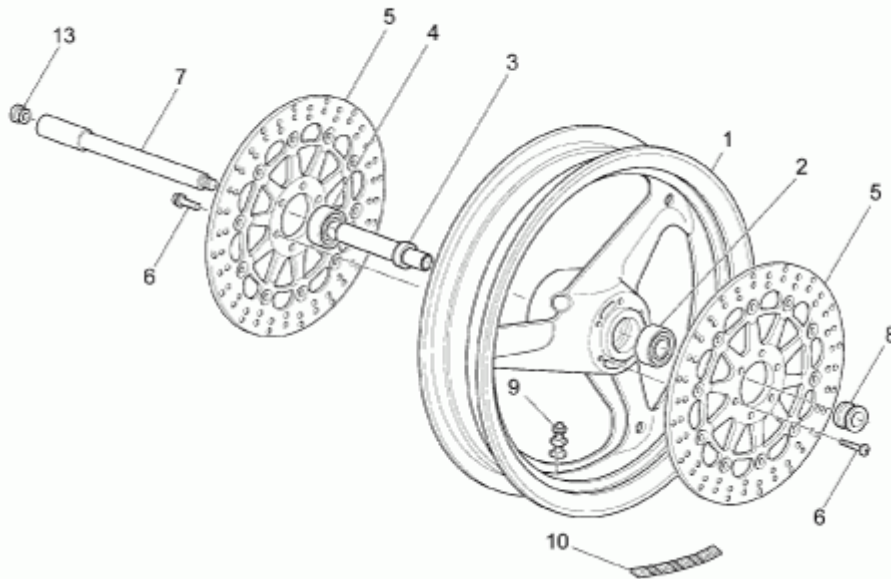

V 11 LE MANS/SPORT NAKED 1100 2001-2002	GU013	01	TAB N.	21
	FRONT WHEEL				

Pos.	Description	Year	I_M	Country	Version	Code	Q.ty	P.Cod.
1	Front wheel, grey 3,5x17"	-	-	-	-	GU01610340	1	
2	Ball bearing 25x52x15	-	-	-	-	GU92205227	1	
3	Bearing internal spacer	-	-	-	-	GU01615300	1	
4	Bearing 20x52x15	-	-	-	-	GU92201821	1	
5	Front brake disc	-	-	-	-	GU01613330	2	
6	Screw w/ flange M8x20	-	-	-	-	GU03611445	12	
7	Front wheel spindle	-	-	-	S	GU01614185	1	
	Front wheel spindle	-	-	-	LM-LMT-SN	GU03614101	1	
8	Spacer	-	-	-	-	GU01616300	1	
9	Air valve	-	-	-	-	GU28617760	1	
10	Counterweight	-	-	-	-	GU14616150	1	
13	Plug 15 mm	-	-	-	-	GU93180111	1	
	Plug	-	-	-	-	GU03605240	1