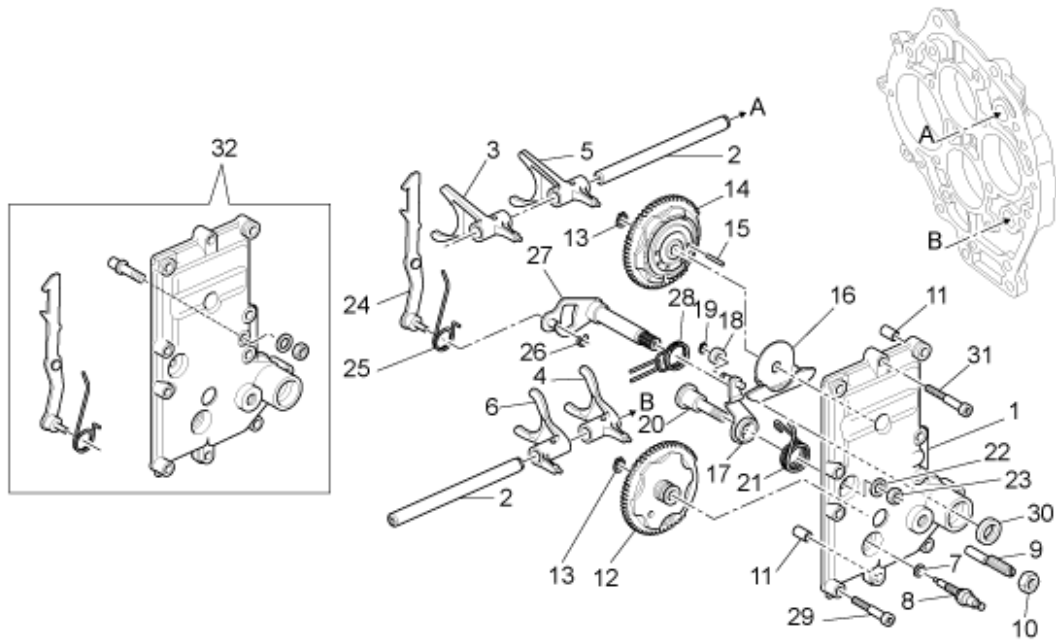

V 11 LE MANS/SPORT NAKED 1100 2001-2002	GU013	01	TAB N.	48
	GEAR BOX SELECTOR				

Pos.	Description	Year	I_M_	Country	Version	Code	Q.ty	P.Cod.
1	Gearshift black	-	-	-	-	GU01201640	1	
2	Fork shaft	-	-	-	-	GU04232400	2	
3	Fork 1a	-	-	-	-	GU04230500	1	
4	Fork 2a	-	-	-	-	GU04230800	1	
5	Fork 3a-5a	-	-	-	-	GU04232600	1	
6	Fork 4a-6a	-	-	-	-	GU04231200	1	
7	Gasket 8,25x15x1	-	-	-	-	GU12154200	1	
8	Sensor	-	-	-	-	GU19207220	1	
9	Eccentric pin	-	-	-	-	GU04237800	1	
10	Low nut M12x1,25	-	-	-	-	GU92606512	1	
11	Bush 6,6x9x13	-	-	-	-	GU19002020	2	
12	Selector 2a-4a-6a	-	-	-	-	GU01236930	1	
13	Circlip	-	-	-	-	GU90271012	2	
14	Selector 1a-3a-5a	-	-	-	-	GU01233630	1	
15	Roller	-	-	-	-	GU92296745	5	
16	Plate	-	-	-	-	GU04237500	1	
17	Lever	-	-	-	-	GU04238600	1	
18	Roller	-	-	-	-	GU04234700	1	
19	Circlip	-	-	-	-	GU90271008	1	
20	Lever pin	-	-	-	-	GU04234600	1	
21	Spring	-	-	-	-	GU04238200	1	
22	Washer	-	-	-	-	GU95008308	1	
23	Nut M8x1,25	-	-	-	-	GU92606208	1	
24	Ratchet	-	-	-	-	GU04235101	1	
25	Spring	-	-	-	-	GU04238300	1	
26	Circlip	-	-	-	-	GU90280007	1	
27	Selector shaft	-	-	-	-	GU01237031	1	
28	Spring	-	-	-	-	GU04239200	1	
29	Hex socket screw M6x30	-	-	-	-	GU98680330	9	
30	Gasket ring	-	-	-	-	GU90401526	1	
31	Hex socket screw M6x35	-	-	-	-	GU98680335	2	
32	Gear box selector, kit black	-	-	-	01602C	GU973260900017	1