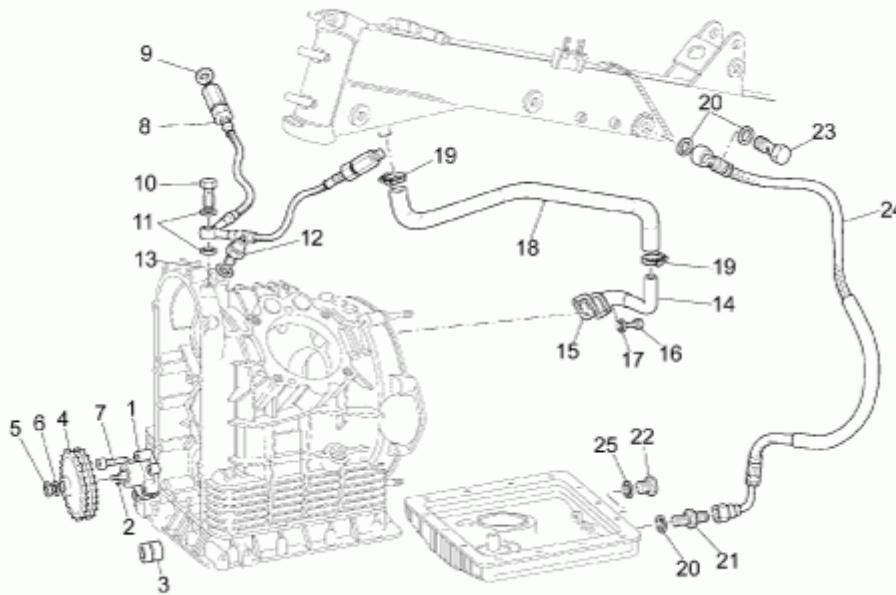

V 11 LE MANS/SPORT NAKED 1100 2001-2002	GU013	01	TAB N.	45
	OIL PUMP				

Pos.	Description	Year	I_M	Country	Version	Code	Q.ty	P.Cod.
1	Oil pump	-	-	-	-	GU30146400	2	
2	Transmission key	-	-	-	-	GU13148300	1	
3	Roller bearing 10x22x20	-	-	-	-	GU92252210	2	
4	Oil pump gear	-	-	-	-	GU30147700	1	
5	Nut	-	-	-	-	GU92602308	1	
6	Spring washer	-	-	-	-	GU95120085	1	
7	Screw M8X30	-	-	-	-	GU98622430	4	
8	Pipe	-	-	-	-	GU01153602	1	
9	Gasket	-	-	-	-	GU25656102	2	
10	Screw	-	-	-	-	GU95990037	1	
11	Gasket 8,25x15x1	-	-	-	-	GU12154200	2	
12	Pressure sensor	-	-	-	-	GU17768750	1	
13	Gasket 12,25	-	-	-	-	GU12006400	1	
14	Breather pipe	-	-	-	-	GU01007200	1	
15	Gasket	-	-	-	-	GU12007600	1	
16	Hex screw M6x20	-	-	-	-	GU98084320	2	
17	Washer 6,5x11x2	-	-	-	-	GU95120065	2	
18	Breather pipe	-	-	-	-	GU30157400	1	
19	Hose clamp 17X29X8	-	-	-	-	GU93306018	2	
20	Gasket	-	-	-	-	GU01154230	5	
21	Reduction	-	-	-	-	GU01161330	1	
22	Plug	-	-	-	-	GU95980216	1	
23	Bored screw	-	-	-	-	GU95990084	1	
24	Pipe	-	-	-	-	GU01154630	1	
25	Gasket	-	-	-	-	GU10154200	1